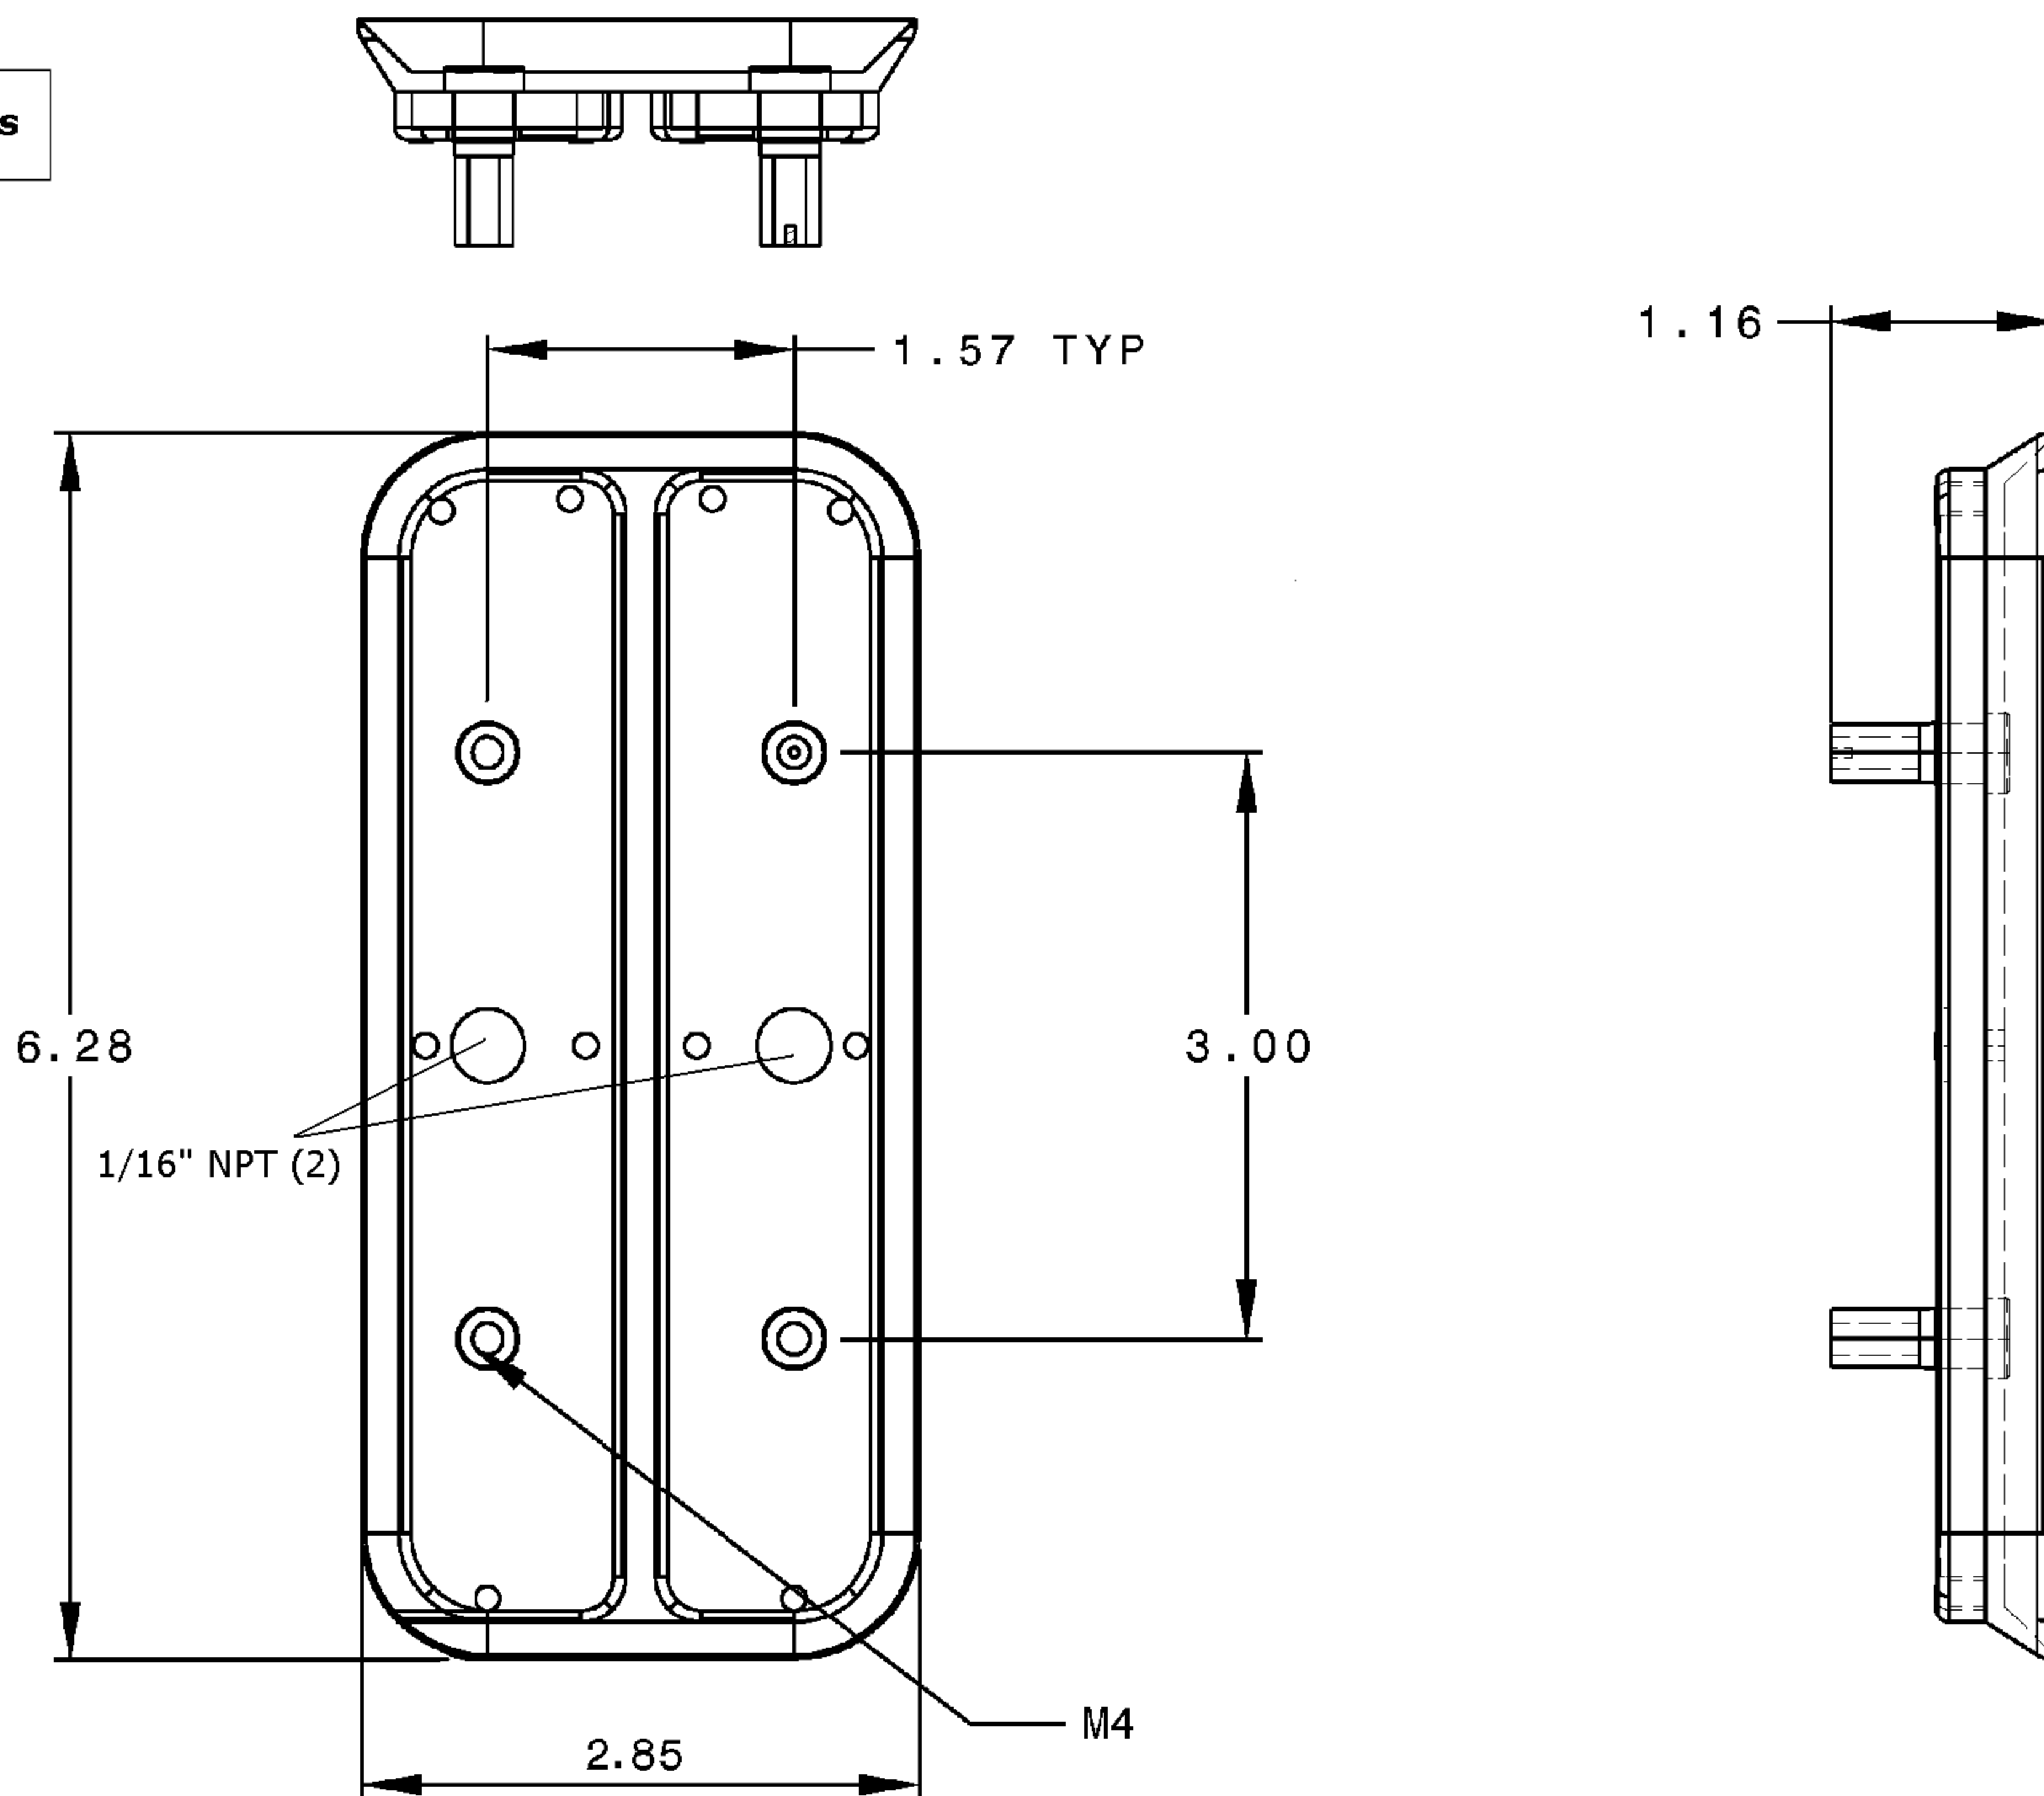

Unit: inches

Dimensions when fully depressed (in vacuum):
6.54 (L) x 3.07 (W) x 0.93 (H)

Part Number: ORRVACUP-6x2-001

Apex Creative Automotive Products LLC
1918 Plaza Del Amo, #1
Torrance, CA 90501

TEL: (310) 347-1899